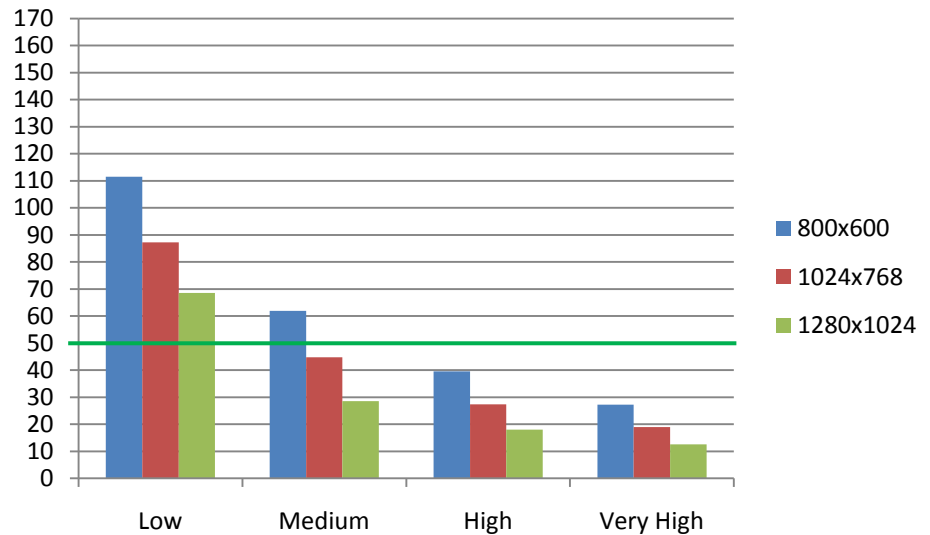

CRYSIS – FRAME RATE TESTS

RAM: 4.00GB (3GB usable) | CPU: Intel Core 2 Duo 6400 @ 2.13Ghz | Video Card: NVIDIA 9500GT Silent

Microsoft Windows 7 32bit

Windows 7 - Details	
Low All Settings	
800x600	111.5 fps
1024x768	87.3 fps
1280x1024	68.5 fps
Medium All Settings	
800x600	61.9 fps
1024x768	44.7 fps
1280x1024	28.5 fps
High All Settings	
800x600	39.5 fps
1024x768	27.3 fps
1280x1024	18.0 fps
Very High All Settings	
800x600	27.2 fps
1024x768	18.9 fps
1280x1024	12.5 fps

Microsoft Windows XP 32bit

Windows XP - Details	
Low All Settings	
800x600	156.5 fps
1024x768	124.3 fps
1280x1024	76.1 fps
Medium All Settings	
800x600	79.9 fps
1024x768	55.3 fps
1280x1024	36.4 fps
High All Settings	
800x600	45.4 fps
1024x768	31.2 fps
1280x1024	20.6 fps
Very High All Settings	
800x600	28.1 fps
1024x768	19.2 fps
1280x1024	12.7 fps

Note: **Crysis Unlocker** was used to get frame-rate results for 'Very High All Settings' in Windows XP 32bit.