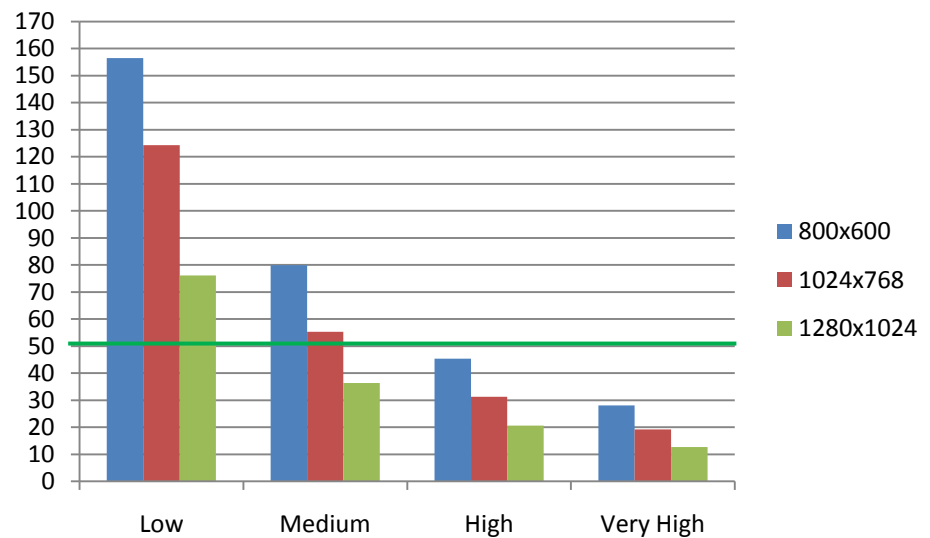

CRYSIS – FRAME RATE TESTS

RAM: 4.00GB (3GB usable) | CPU: Intel Core 2 Duo 6400 @ 2.13Ghz | Video Card: NVIDIA 9500GT Silent

Microsoft Windows 7 32bit

Windows 7 - Details	
Low All Settings	
800x600	111.5 fps
1024x768	87.3 fps
1280x1024	68.5 fps
Medium All Settings	
800x600	61.9 fps
1024x768	44.7 fps
1280x1024	28.5 fps
High All Settings	
800x600	39.5 fps
1024x768	27.3 fps
1280x1024	18.0 fps
Very High All Settings	
800x600	27.2 fps
1024x768	18.9 fps
1280x1024	12.5 fps

Microsoft Windows XP 32bit

Windows XP - Details	
Low All Settings	
800x600	156.5 fps
1024x768	124.3 fps
1280x1024	76.1 fps
Medium All Settings	
800x600	79.9 fps
1024x768	55.3 fps
1280x1024	36.4 fps
High All Settings	
800x600	45.4 fps
1024x768	31.2 fps
1280x1024	20.6 fps
Very High All Settings	
800x600	28.1 fps
1024x768	19.2 fps
1280x1024	12.7 fps

Note: **Crysis Unlocker** was used to get frame-rate results for 'Very High All Settings' in Windows XP 32bit.